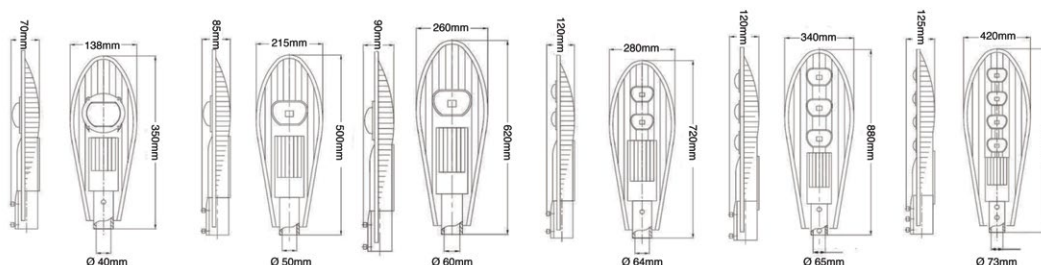

LED Street Luminaire

PL013

- IP65
- 6 models covering 30W to 240W
- Professional photometric design with high transparency glass lens
- High quality COB with Bridgelux or Epistar LED chip efficiency reaching 120lm/W
- Lifud or EPE driver for whole range with 110-277V input voltage
- 50,000 hours lifespan with 3 years warranty
- Optional Photocell

**3 YEAR
WARRANTY**

Adjustable Bracket

Photocell

PAL Lighting Ltd

1st Floor Airedale House
Campbell Street
Keighley BD21 3AA

T 0844 257 38 38
E sales@pallighting.co.uk
W pallighting.co.uk

Proven energy saving lighting solutions

PL013

Replaces							
Part Code	PL013-30W	PL013-60W	PL013-80W	PL013-120W	PL013-180W	PL013-240W	
	350x138x70mm	500x215x85mm	620x260x90mm	720x280x120mm	880x340x120mm	1100x420x125mm	
Trade Price	£72	£130	£166	£258	£358	£478	
Luminescence	CRI, Consistency	>75	>75	>75	>75	>75	
	Luminous flux)	2940lm	5880lm	7840lm	11760lm	17640lm	23520lm
	Beam angle	140°	140°	140°	140°	140°	140°
	Accent Lighting	NA	NA	NA	NA	NA	NA
	Warm up time	NA	NA	NA	NA	NA	NA
	Dimmable	Optional	Optional	Optional	Optional	Optional	Optional
Technical	Power input (230 V AC)	50/60Hz	50/60Hz	50/60Hz	50/60Hz	50/60Hz	50/60Hz
	Power factor, current	0.1A~0.3A	0.21A~0.6A	0.28A~0.8A	0.43A~1.2A	0.65A~1.8A	0.86A~2.4A
	Lamp type	COB	COB	COB	COB	COB	
	Fire rated	No	No	No	No	No	
	Working temperature	-30~+50°C	-30~+50°C	-30~+50°C	-30~+50°C	-30~+50°C	-30~+50°C
	Construction	Aluminum					
IP rating	IP65	IP65	IP65	IP65	IP65	IP65	
Efficiency	Energy Efficiency Label	A+	A+	A+	A+	A+	A+
	Ec (Energy consumption)	30 kWh/1000hrs	60 kWh/1000hrs	80 kWh/1000hrs	120 kWh/1000hrs	180 kWh/1000hrs	240 kWh/1000hrs
	Lifetime	60,000 hours	60,000 hours	60,000 hours	60,000 hours	60,000 hours	60,000 hours
	Warranty & LMF at EoL	3 years, 83%	3 years, 83%	3 years, 83%	3 years, 83%	3 years, 83%	3 years, 83%
	Switching cycles	20,000	20,000	20,000	20,000	20,000	20,000