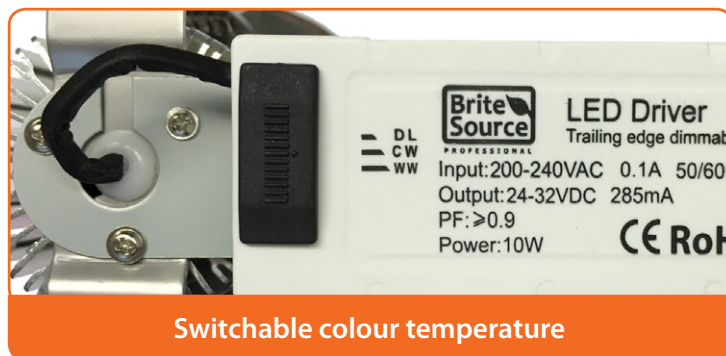

New Technology

3 colour temperature settings

the **ELECTRICAL**
industry awards
FINALIST 2015

PAL Lighting Ltd

1st Floor Airedale House
Campbell Street
Keighley BD21 3AA

T 0844 257 38 38
E sales@pallighting.co.uk
W pallighting.co.uk