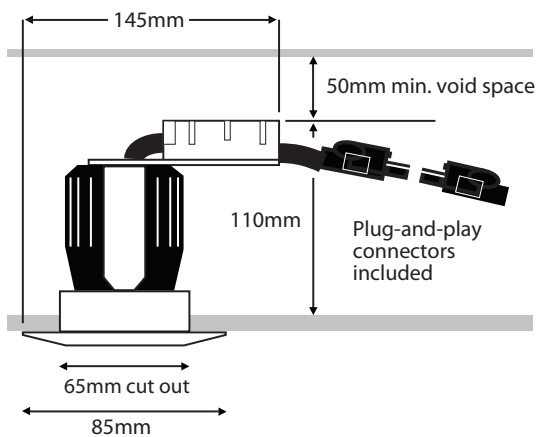

All-In-One LED Downlight

PL001-10W

All 12 products in one box!

4 fascia finishes plus 3 colour temperatures
= 12 products in one box

- Fire rated LED 10W downlight
- 4 alternative fascias included
- 3 colour temperature settings
- Dimmable with trailing edge dimmers
- Easy plug-and-play wiring connections
- Average life 50,000 hours
- Reduce your stock levels
- Fast installation

PL001-10W

	Replaces	
	Part Code	PL001-10W
	Trade Price	£31.00
Luminescence	Light colour	3000 K / 4000 K / 6000 K
	Ra, Consistency	Ra80, 6 SDCM
	Luminous flux	WW 615lm CW 740lm 649lm
	Beam angle, light intensity	40°, 2185 cd
	Accent Lighting	Yes
	Warm up time	Instant
	Dimmable	Yes (Max. 20 fittings)
Technical	Power input (50-60Hz AC)	10W (230V)
	Power factor & Current	0.9, 285mA
	Lamp type	Britesource LED - COB
	Fire rated	90 minutes
	Working temperature	-30°C, +35°C
	Construction	Aluminium heat sink, steel fascia
	IP rating	IP65 fascia only
Efficiency	Energy Efficiency Label	A+
	E _c (Energy consumption)	10 kWh / 1000 h
	Lifetime	50,000 h
	Building Regs - Part L	Yes
	Warranty	5 years
	Switching cycles	100,000