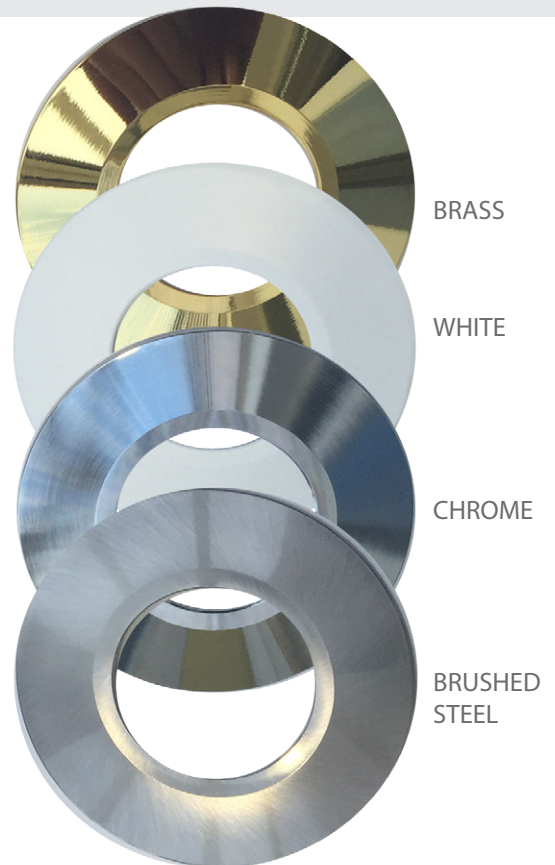

New Technology

3 colour temperature settings

the **ELECTRICAL**
industry awards
FINALIST 2015

PAL Lighting Ltd

1st Floor Airedale House
Campbell Street
Keighley BD21 3AA

T 0844 257 38 38
E sales@pallighting.co.uk
W pallighting.co.uk